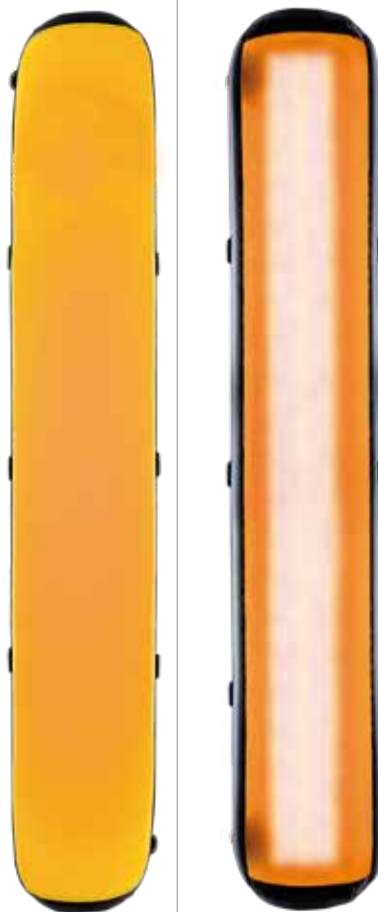

RODLIGHT 2.5-X4 SOFT

Dimensions	268cm x 30cm
Weight / Lamp	2200g
Voltage	24V
Power	158W / 6,5A
Battery	2 x V-Mount
Leds	WW/CW 2400 RGBA 3600
Color Temp	2400K - 12000K
CRI	>95
TLCI	>92
Color	RGBA RGB, HSI , GEL X/Y Control
Green / Magenta	Full Minus - and Full Plusgreen Adjustments
IP Rating	20
Cooling	Passive Cooling System, No Fans
Transportbox	38cm x 42cm x 65cm 18Kg

PHOTOMETRICS

	LUX	1500	740	450	300	210	160
3200K	DISTANCE	0,5m	1,0m	1,5m	2,0m	2,5m	3,0m
	FC	140	69	42	28	19	15
	LUX	1900	970	560	320	230	170
5600K	DISTANCE	0,5m	1,0m	1,5m	2,0m	2,5m	3,0m
	FC	176	90	52	30	21	16

RODLIGHT 2.5-X4 RAZOR

Dimensions	268cm x 30cm
Weight / Lamp	2400g
Voltage	24V
Power	158W / 6,5A
Battery	2 x V-Mount
Leds	WW/CW 2400 RGBA 3600
Color Temp	2400K - 12000K
CRI	>95
TLCI	>95
Color	RGBA RGB, HSI , GEL X/Y Control
Green / Magenta	Full Minus - and Full Plusgreen Adjustments
IP Rating	20
Cooling	Passive Cooling System, No Fans
Transportbox	38cm x 42cm x 65cm 18Kg